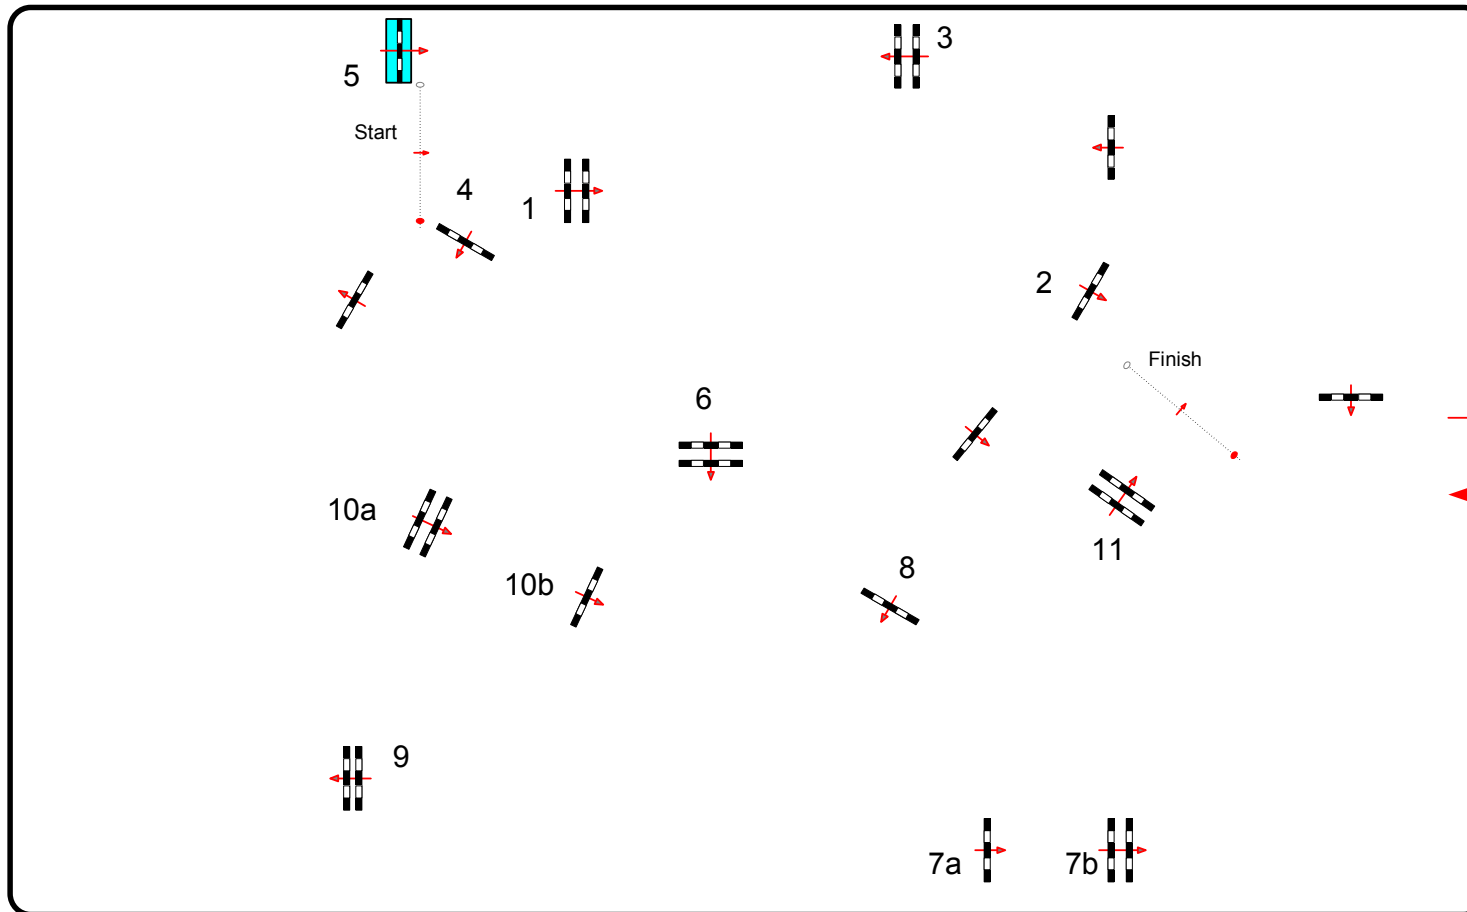

# Pôle Hippique de Saint-Lo - NHS 2022

Class No.: 6

Amt. 1 Vitesse 1.20

Barèmes A au chrono

vendredi 5 août 2022

Start: 16:00

Table: A  
National RG:  
FEI RG / Art.  
Height: 1.20 m

Speed: 350 m/min  
Length: 480 m  
Time allowed: 83 sec  
Time limit: 166 sec

Obstacles:  
Efforts:  
Penalty sec:  
Closed combination:

1st Jump-off:  
Length: 0 m  
Time allowed: 0 sec  
Time limit: 0 sec

2nd Jump-off:  
Length: 0 m  
Time allowed: 0 sec  
Time limit: 0 sec

JURY