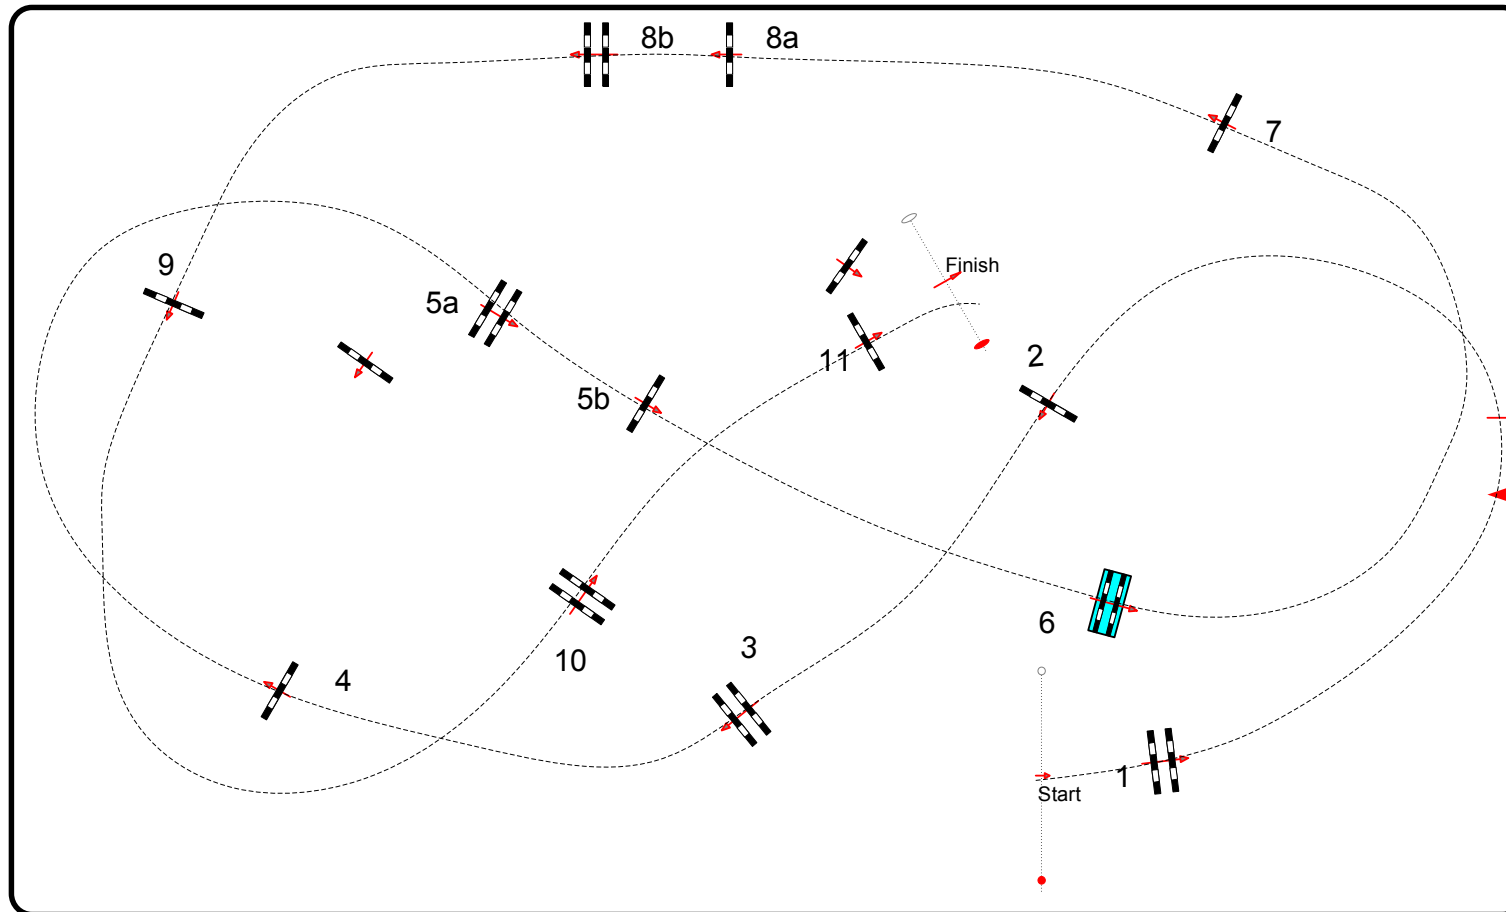

Pôle Hippique de Saint-Lo - NHS 2022

Class No.: 4

Prép. 1.25

Barèmes A sans chrono

jeudi 4 août 2022

Start: 15:00

Table: A
National RG:
FEI RG / Art.
Height: 1.25 m

Speed: 350 m/min
Length: 510 m
Time allowed: 88 sec
Time limit: 176 sec

Obstacles:
Efforts:
Penalty sec:
Closed combination:

1st Jump-off:
Length: 0 m
Time allowed: 0 sec
Time limit: 0 sec

2nd Jump-off:
Length: 0 m
Time allowed: 0 sec
Time limit: 0 sec

JURY

Course Designer Grenon Nicolas