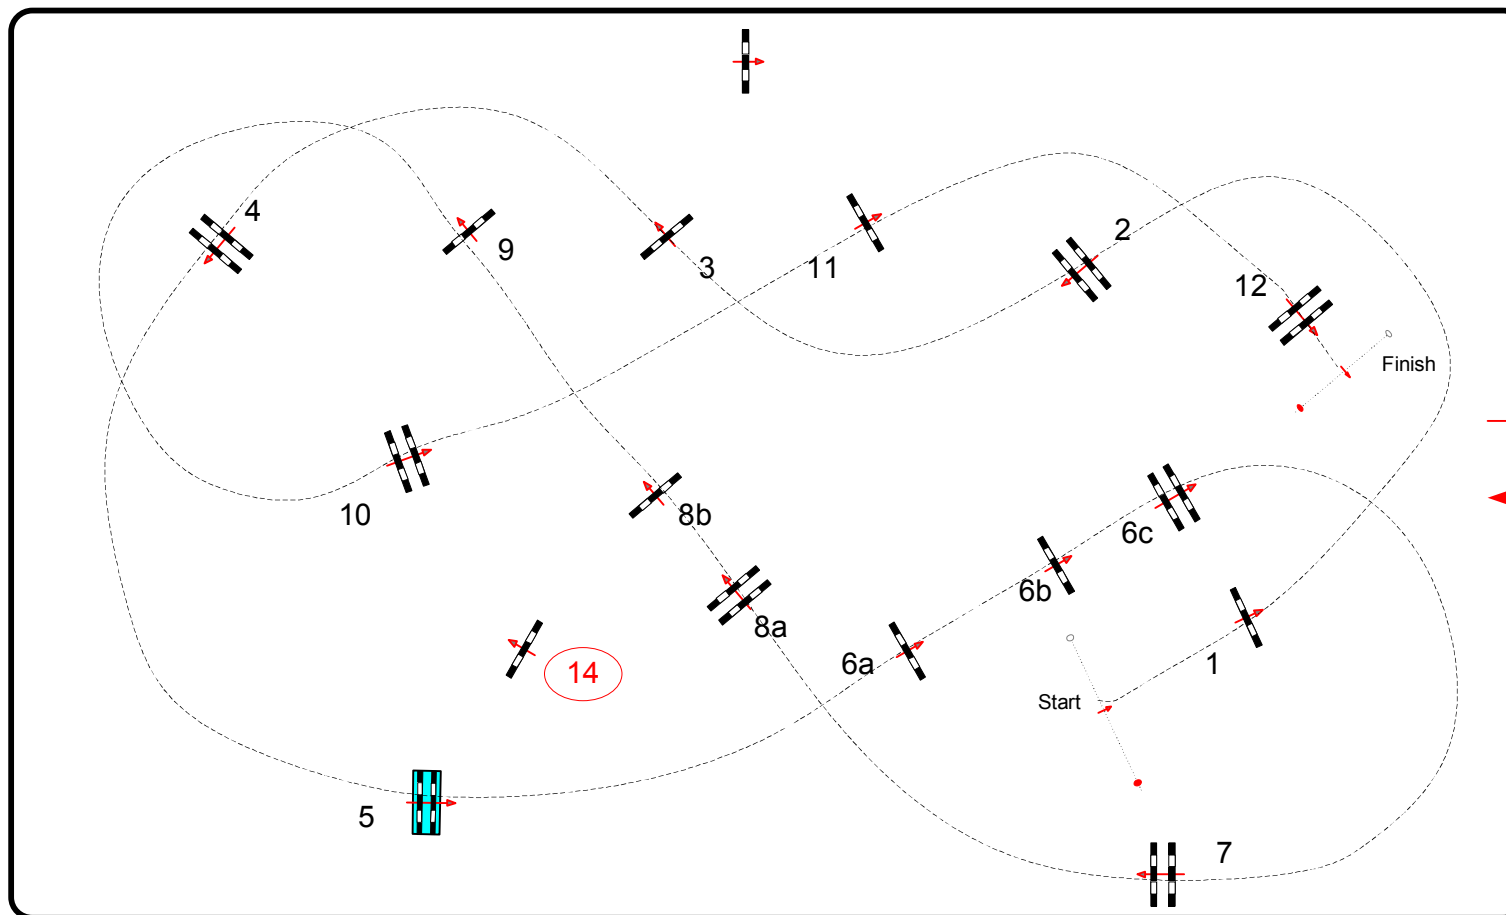

Pôle Hippique de Saint-Lo

Class No.: 12

Amt Elite Gd Px 1.25

Barème A au chrono + barrage au chrono dimanche 7 août 2022

Start: 17:00

Barrage : 4 – 11 – 8ab – 5 – 6b – 7 – 14

Table: A
National RG:
FEI RG / Art.
Height: 1.25 m

Speed: 350 m/min
Length: 460 m
Time allowed: 79 sec
Time limit: 158 sec

Obstacles:
Efforts:
Penalty sec:
Closed combination:

1st Jump-off:
Length:
Time allowed:
Time limit:

0 m
0 sec
0 sec

Length: 360 m
Time allowed: 62 sec
Time limit: 124 sec